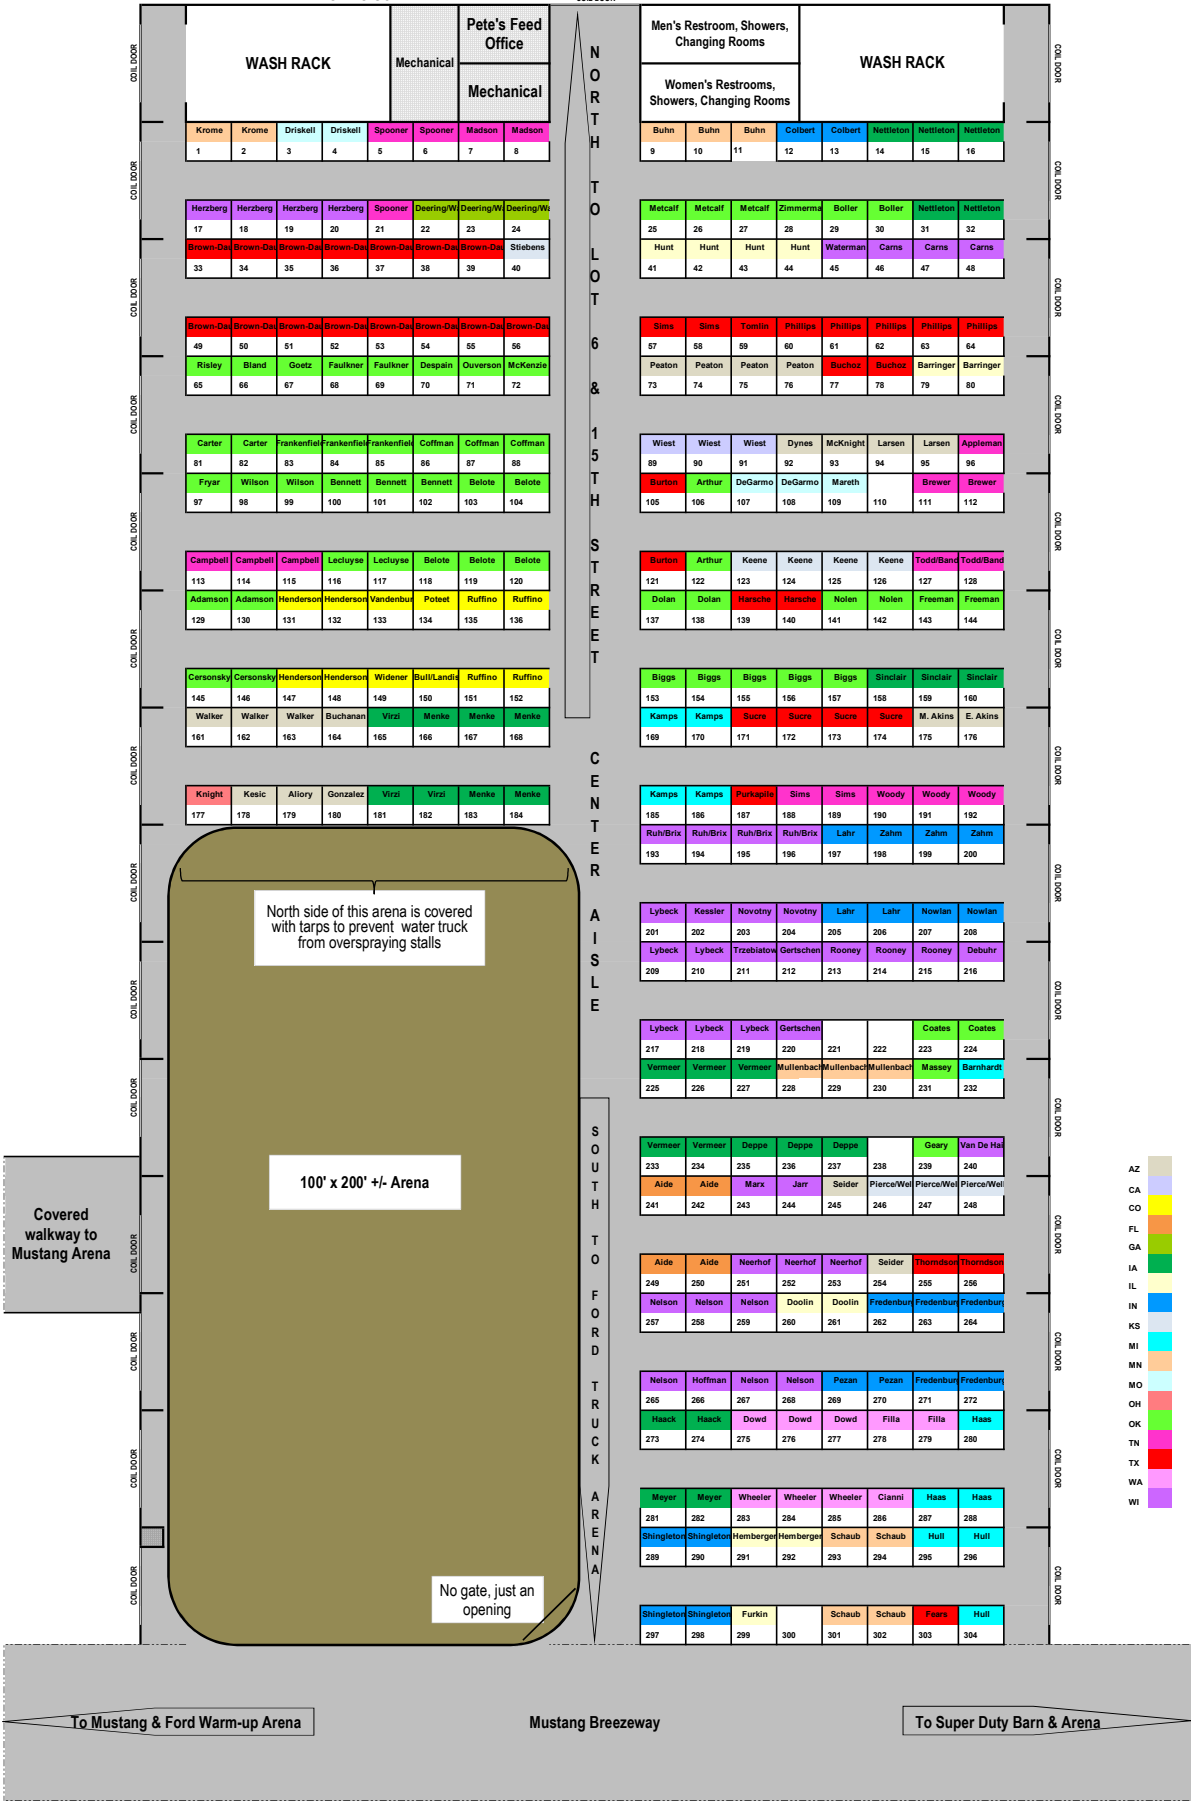

# EXPLORER BARN & ARENA / 304 - 10' X 10' STALLS (with arena)

Enclosed on west, north, and east sides; south side opens to Brezeway

NOT TO SCALE

WASH RACK				Mechanical		Pete's Feed Office	
				Mechanical			
Krome	Krome	Driskell	Driskell	Spooner	Spooner	Madson	Madson
1	2	3	4	5	6	7	8

Herzberg	Herzberg	Herzberg	Herzberg	Spooner	Deering/W	Deering/W	Deering/W
17	18	19	20	21	22	23	24
Brown-Da	Brown-Da	Brown-Da	Brown-Da	Brown-Da	Brown-Da	Brown-Da	Stiebens
33	34	35	36	37	38	39	40

Brown-Da	Brown-Da	Brown-Da	Brown-Da	Brown-Da	Brown-Da	Brown-Da	Brown-Da
49	50	51	52	53	54	55	56
Ritsley	Bland	Goets	Faulkner	Faulkner	Despain	Ouverson	McKenzie
65	66	67	68	69	70	71	72